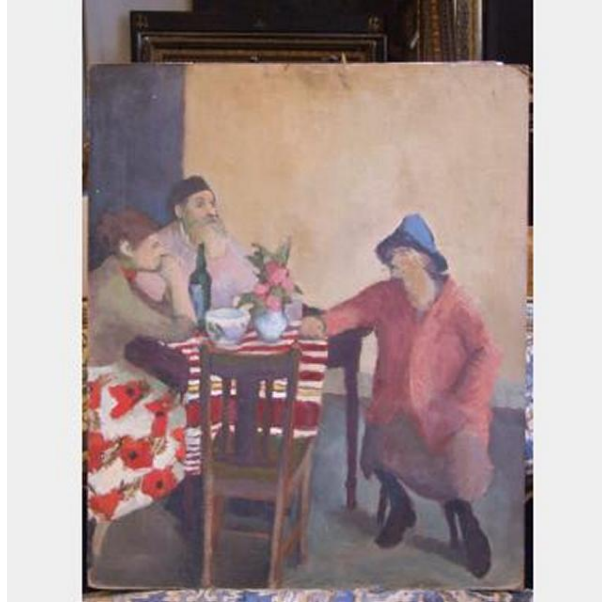

0440021 PAINTING AND SKETCHE GROUP PORTRAIT 640X770

SKU: 0440021

Categories: [Art Studio](#), [Objects & Dressing](#)

0440021 Painting And Sketche Group Portrait 640X770