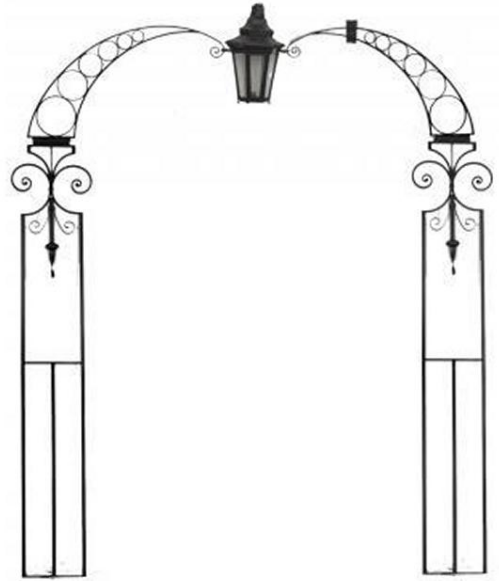

1140002 NO 10 ALTERNATE LAMP AND ARCH FOR LOCATION FILMING

SKU: 1140002

Categories: [10 Downing Street](#), [Downing Street](#), [Ironwork and Railings](#)

1140002 No 10 Alternate Lamp And Arch For Location Filming