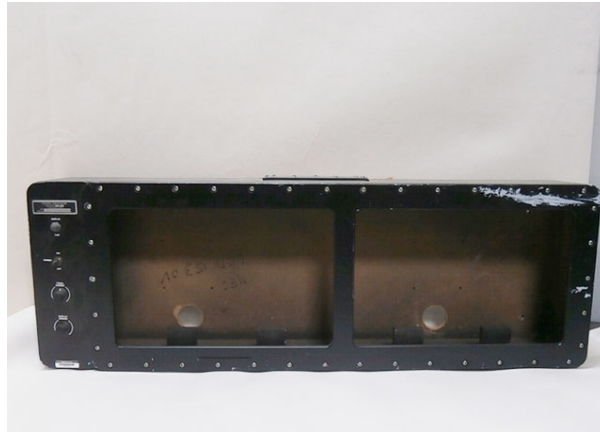

6810018 WOODEN BLACK DOUBLE MONITOR BOX, TO TAKE LED SCREENS (14" X 41" X 7")

SKU: 6810018

Categories: [Control Room](#), [Submarine Dressing](#)

6810018 Wooden Black Double Monitor Box (14" X 41" X 7")