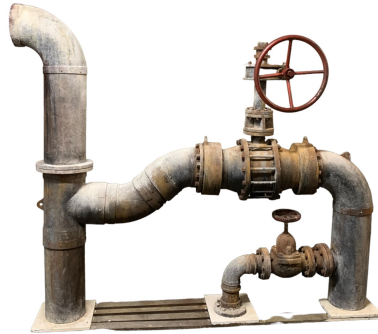

Stockyard Prop and Backdrop Hire
60,000 sq ft of Props for hire

5510146 LARGE INDUSTRIAL FREESTANDING PIPE UNIT (H 200 CM X 224 X 45) X 1 OFF

SKU: 5510146

Categories: [Industrial and Workshop](#), [Piping](#), [Piping / Ducting / Wheel Valve Gear](#), [Piping / Wiring / Electrical Ducting](#)

5510146 Large Industrial Freestanding Pipe Unit (H 200 cm x 224 x 45) x 1 off