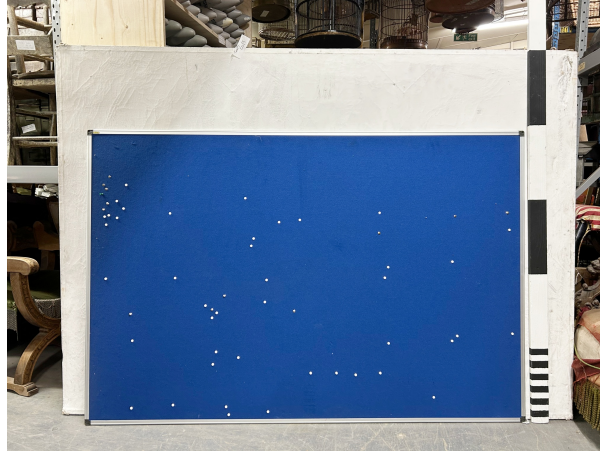

Stockyard Prop and Backdrop Hire
60,000 sq ft of Props for hire

**1040075 LARGE NOTICE BOARD WITH BLUE PINNING SURFACE (H 120 CM X 180) X
1 OFF**

SKU: 1020075

Categories: [Notice and Display Boards](#), [Noticeboards](#)

1040075 Large Notice Board With Blue Pinning Surface (H 120 cm x 180) x 1 off