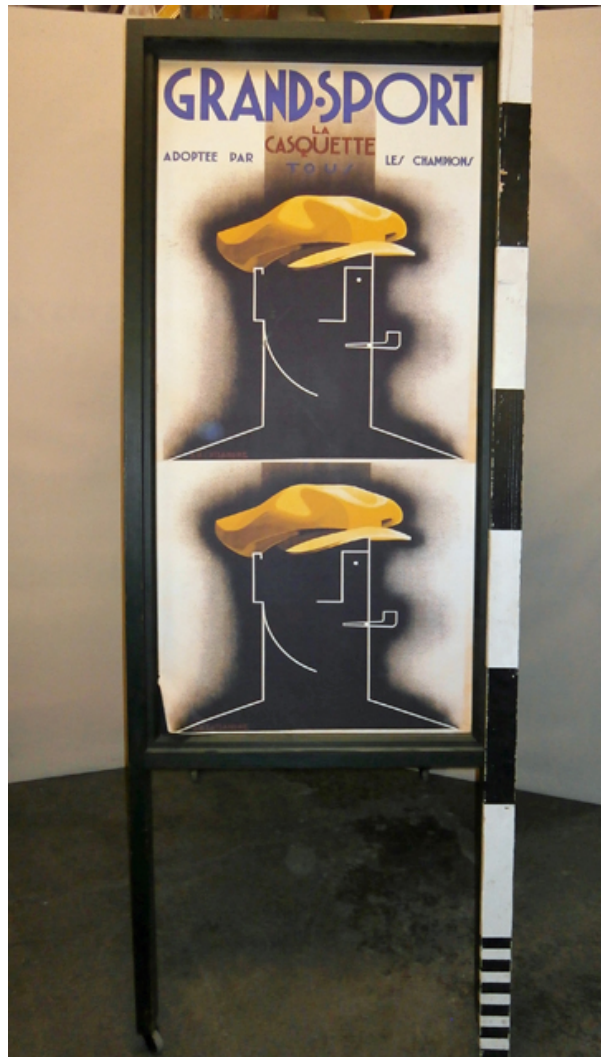

1020026 LARGE NOTICE BOARD A FRAME (90" X 33")

SKU: 1020026

Categories: [A Boards](#), [Notice and Display Boards](#), [Signs](#), [Theatre / Theatre Lights](#)

1020026 Large Notice Board A Frame (90" x 33)