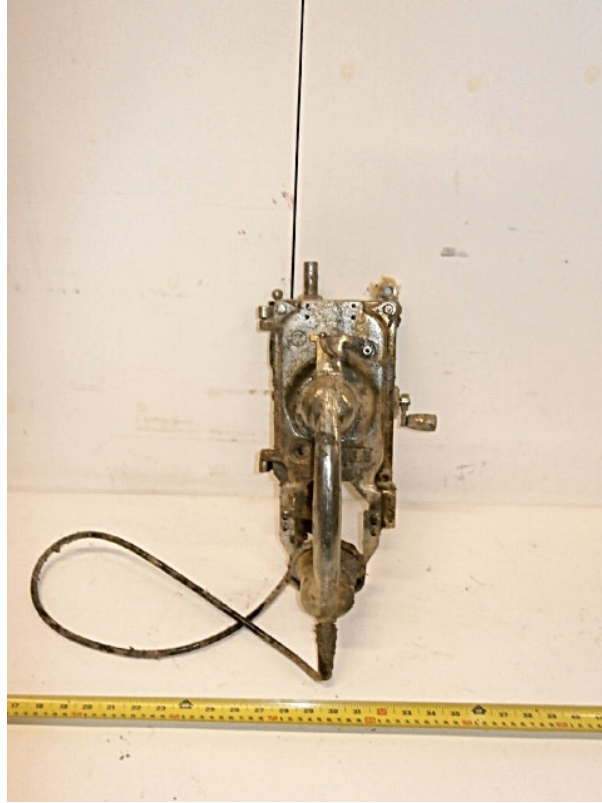

0930028 WALL MOUNTED SHIPS TELEPHONE (40CM X 22 X 22)

SKU: 0930028

Categories: [Ships Dressing](#), [Telephones](#), [Wall Phones](#)

0930028 Wall Mounted Ships Telephone (40cm x 22 x 22)