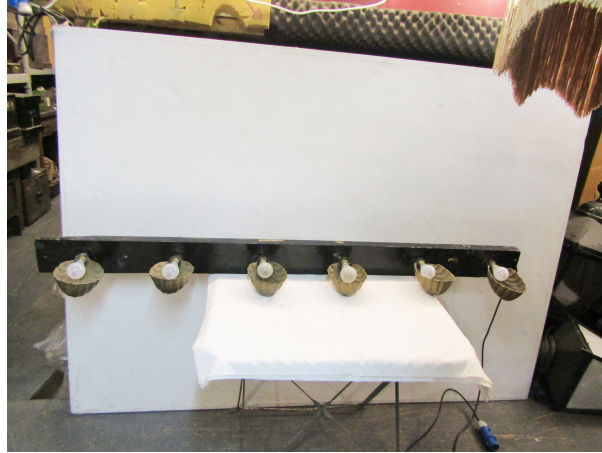

Stockyard Prop and Backdrop Hire
60,000 sq ft of Props for hire

0920015 THEATRE SHELL LIGHTS ON RACK (182CM - LENGTH OF RACK) X 3OFF

SKU: 0920015

Categories: [Lighting](#), [Lighting](#), [Stage](#), [Stage & Theatre Lamps](#), [Theatre / Theatre Lights](#)

0920015 Theatre Shell Lights On Rack (182cm - length of rack) x 3off