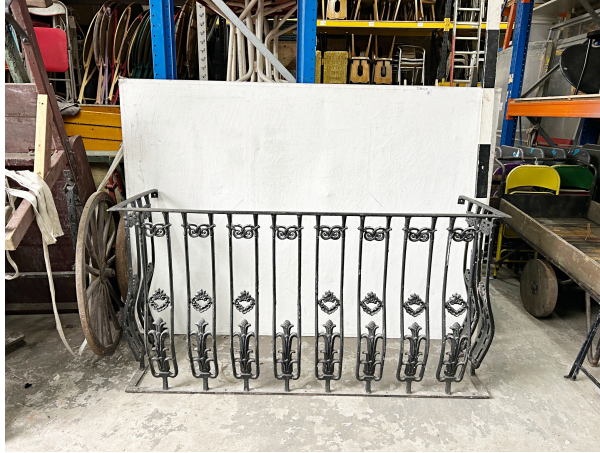

Stockyard Prop and Backdrop Hire  
60,000 sq ft of Props for hire

**0690060 ORNATE CAST IRON BALCONY RAILING ( H 92 CM X 191 X 65 ) X 1 OFF**

**SKU:** 0690060

**Categories:** [Ironwork and Railings](#), [Window And Balcony](#)

0690060 Ornate Cast Iron Balcony Railing ( H 92 cm x 191 x 65 ) x 1 off  
To Match Prop No 0690061 And 0690062