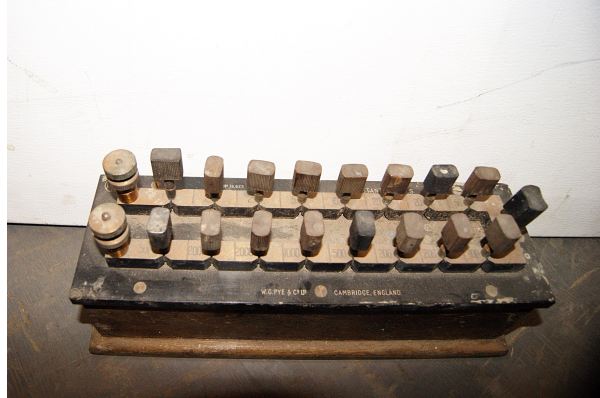

## 0311028 PERIOD ELECTRICAL MULTI JUNCTION BOX ( H 22CM X 38 X 20 )

SKU: 0311028

**Categories:** [Electrical and Switchgear](#), [Laboratory Dressing](#), [Period](#), [Period Lab Dressing](#)

0311028 Period Electrical Multi Junction Box ( H 22cm x 38 x 20 )