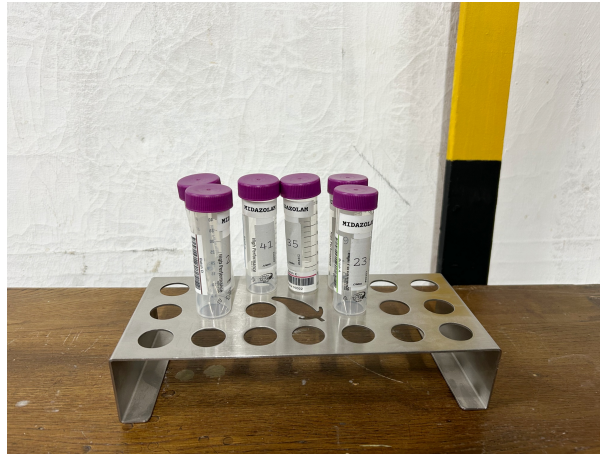

**0064231 STAINLESS STEEL 20 HOLE TEST TUBE RACK (H 5.5 CM X 28 X 12) X 2
OFF**

SKU: 0064231

Categories: [Laboratory Dressing](#), [Modern](#)

0064231 Stainless Steel Test Tube Rack (H 5.5 cm x 28 x 12) x 2 off