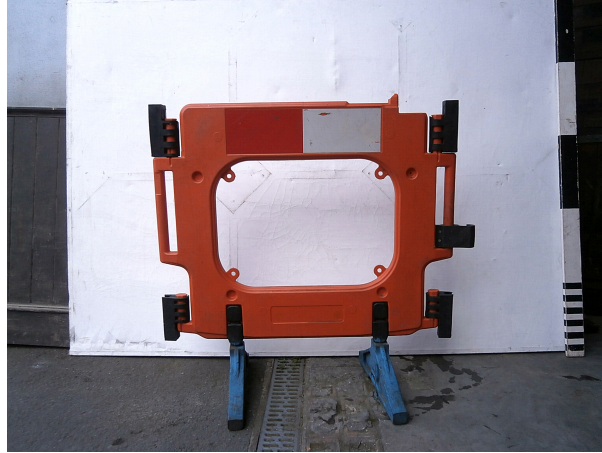

Stockyard Prop and Backdrop Hire

60,000 sq ft of Props for hire

0046035 PLASTIC ROAD WORKS BARRIER (H 103CM X 100) X 6OFF

SKU: 0046035

Categories: [Barriers](#), [Roadworks](#)

0046035 Plastic Road Works Barrier (H 103cm x 100) x 6off